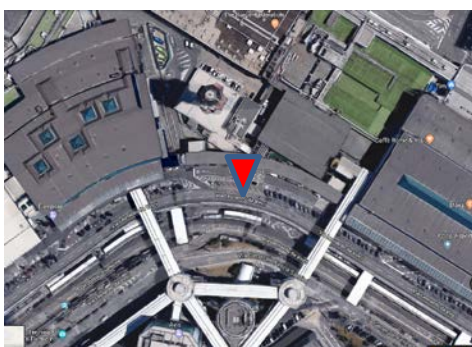

To go to the meeting point, when you are inside the terminal, go upstairs to the departure floor, go out from the terminal and from outside reach the place show into the photo.

Coordinate Google Maps punto di incontro

Logo sulle porte delle vetture

Coordinates Google Maps Meeting Point

Logo on the car's door

[Clicca per aprire Mappa google / Click here to open Google maps](#)

MEETING POINT TAXI